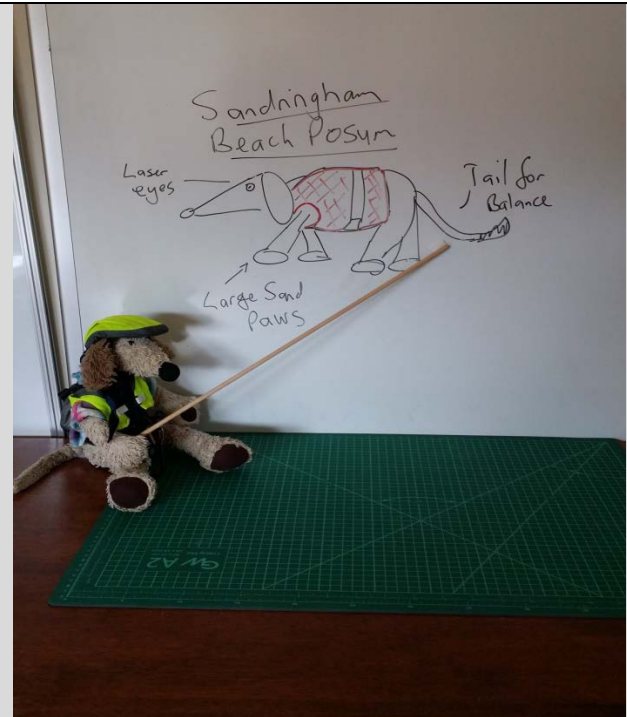

Scientific Study of SANDRINGHAM BEACH POSSUM